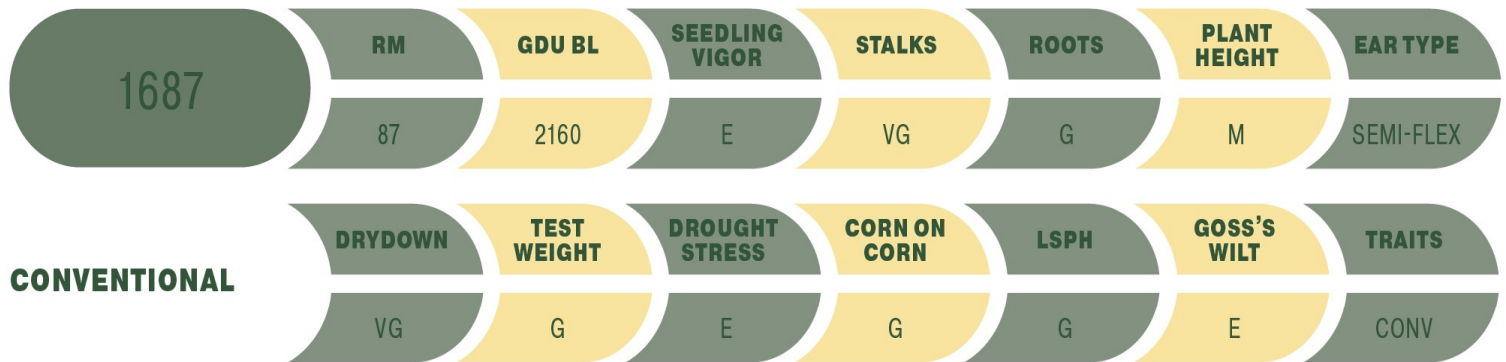

Corn Variety Sheet

—Top notch drought stress—Maintains yield across environments—Great test weight.

Yield Data RM Yield MST% TWT STLP%

Proseed 1687	87	208	20.5%	55.6	0.6%
DKC41-99	91	204	20%	54.4	0.4%
P9188AM	91	204	20%	55.4	0.9%

*Data obtained from 25+ replicated trials across NW Minnesota and North Dakota

2020-2021