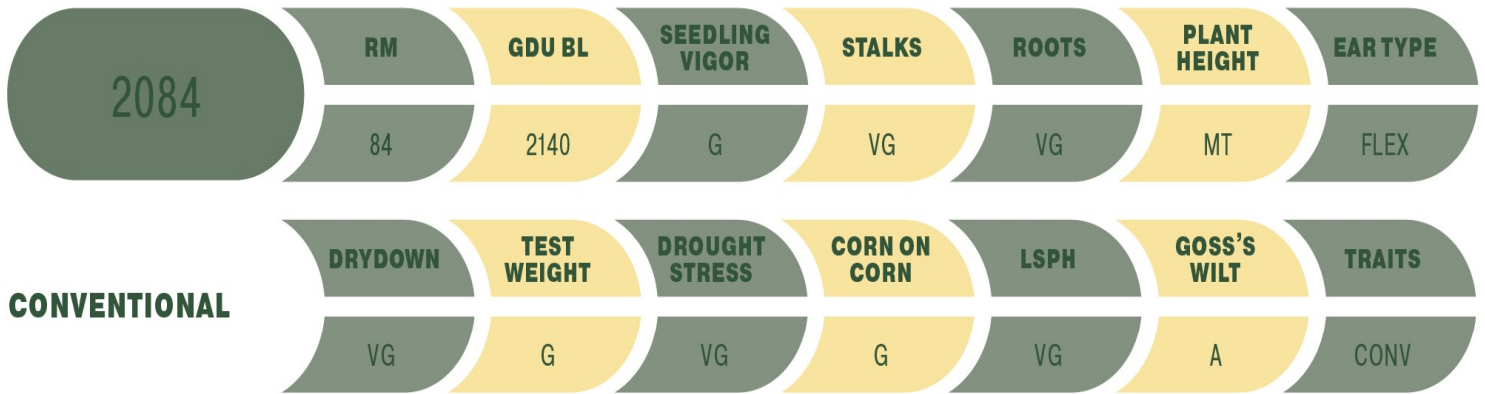

Corn Variety Sheet

—Replaces all 1185 and 1684 Conventional acres—
Girthy Ear—Best on good soils.

Yield Data RM Yield MST% TWT STLP%

Proseed 2084	84	193	19%	55.5	2.8%
DKC32-12	82	183	17.1%	57.4	1.7%
DKC35-88	85	199	19%	56.6	0.4%

*Data obtained from 20+ replicated trials across NW Minnesota and North Dakota

2020-2021