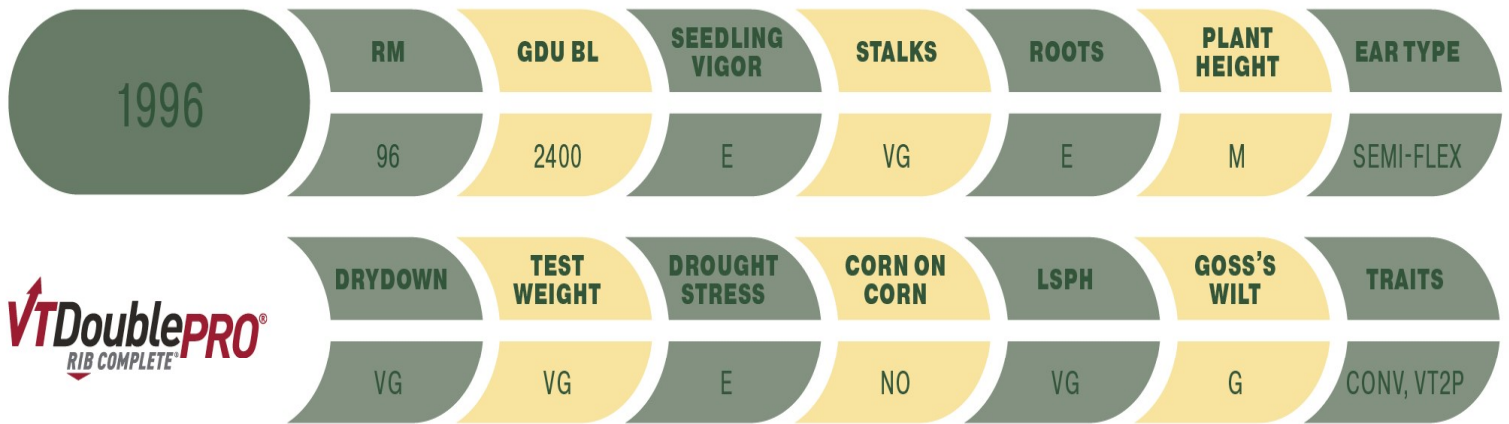

Corn Variety Sheet

CONVENTIONAL

—Similar yield and moisture to 1395—Better on tough dirt—Plant anywhere.

Yield Data	RM	Yield	MST%	TWT	STLP%
Proseed 1996	96	213.9	19.4%	56	3.6%
P9608AM	96	209	18.9%	57.5	5.9%
Proseed 1996	96	207	18.7%	56.5	1.3%
Proseed 1395	95	200	19.3%	56.5	1.4%

*Data obtained from 30+ replicated trials across Minnesota and North Dakota

2020-2021