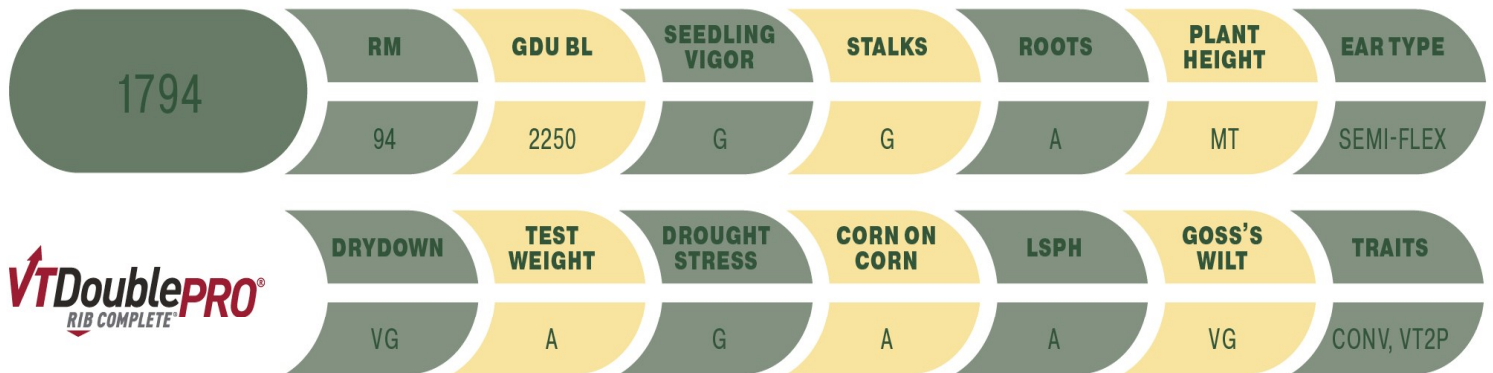

Corn Variety Sheet

CONVENTIONAL

– 1395 yields with better Goss’s Wilt rating
 – Keep in 90 day country – Maintains yields across environments.

Yield Data	RM	Yield	MST%	TWT	STLP%
Proseed 1794	94	196.5	18.7%	55	6.0%
P9329AM	93	193.2	20.0%	57	2.0%
Proseed 1794	94	207	18.0%	56	5%
Proseed 1395	95	205	19.2%	57	4.2%

*Data obtained from 30+ replicated trials across NW Minnesota and North Dakota

2020-2021