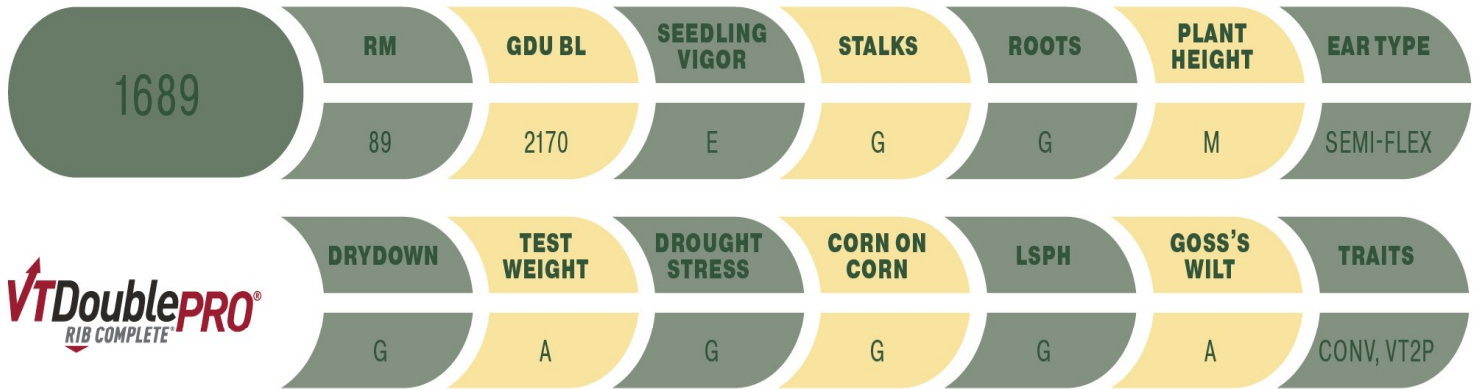

Corn Variety Sheet

CONVENTIONAL

—Great yield in a late 80 day—Flowers early—Keep population high for best performance.

Yield Data	RM	Yield	MST%	TWT	STLP%
Proseed 1689	89	202.3	17.8%	55.8	1.4%
P8906AM	89	188.7	17.9%	57.5	0.8%
Proseed 1689	89	195.3	19.2%	57.5	0.0%
Proseed 1790	90	201.4	19.9%	57.8	0.0%

*Data obtained from a series of replicated trials across Minnesota and North Dakota

2020-2021