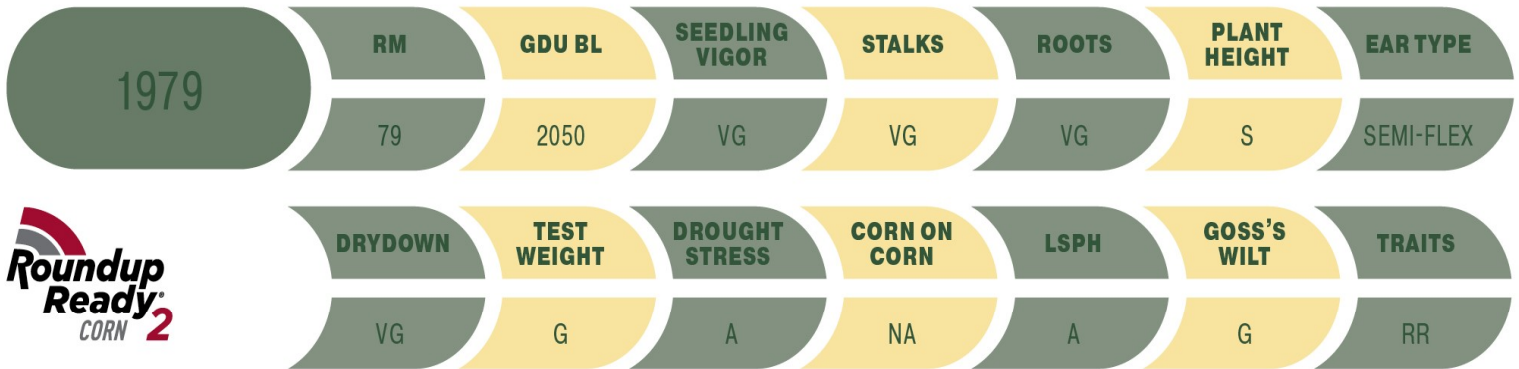

Corn Variety Sheet

—Performs best moving North and West—Great drydown—Short in stature.

Yield Data	RM	Yield	MST%	TWT	STL%
Proseed 1979	79	168.6	20.1%	55.5	4.6%
P7958AM	79	167.8	20%	55.3	8.3%
Proseed 1979	79	168.1	21%	55	3.5%
Proseed 1980	80	171.9	21.3%	54.6	2.3%

*Data obtained from over 25+ replicated trials across NW Minnesota and North Dakota

2020-2021