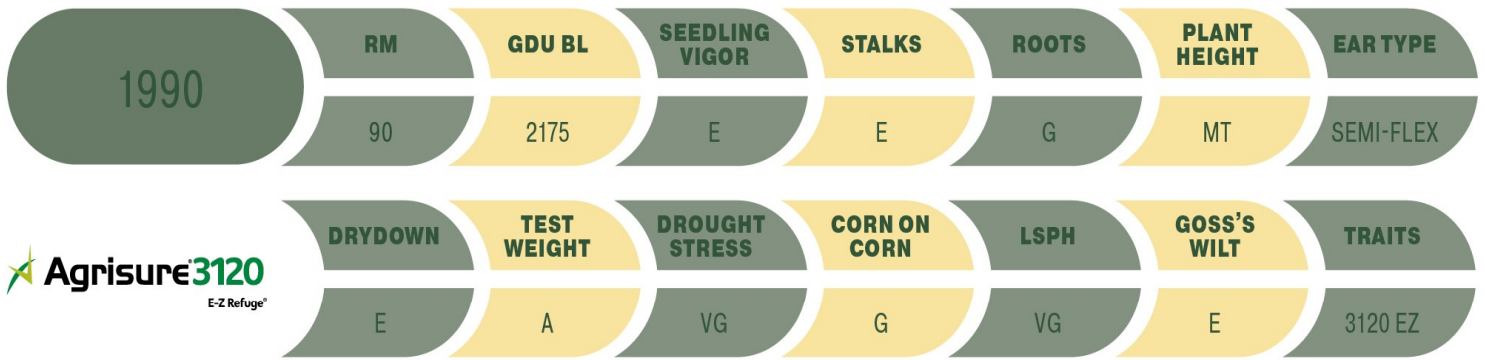

Corn Variety Sheet

—Better yields than 1687 with equal moisture
 —Good dual-purpose hybrid—Keep in zone or move it North.

2020 Yield Data RM YLD MST TW SL%

Proseed 1990	90	190.4	20.3	57.4	3.5%
DKC40-78	90	182.9	19.7	58.0	1.8%
Proseed 1990	90	188.1	20.4	57.6	3.3%
DKC38-03	90	180.3	19.4	57.8	6.9%

*Data is from replicated trials across an average of 63 locations.

2020-2021